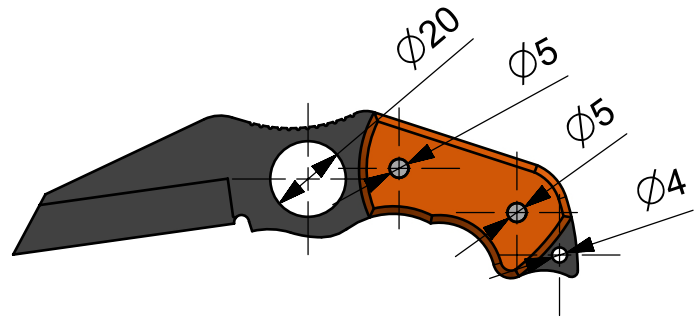

B

B

C

C

D

D

Knife From a Circular Saw Blade $\varnothing 165 \times 20$ mm

MAZAY DIY		YOUTUBE: @MAZAYDIY		
FIRST ISSUED		Knife with Index-finger hole Printable template		
DRAWN BY	Mazay			
CHECKED BY				
APPROVED BY				
		SIZE	DRG NO.	SHEET REV
		A4	#8	A
		SCALE 1:1		SHEET 1 OF 1

100
ALL DIMENSIONS IN MM

1

2

3

4

5

6